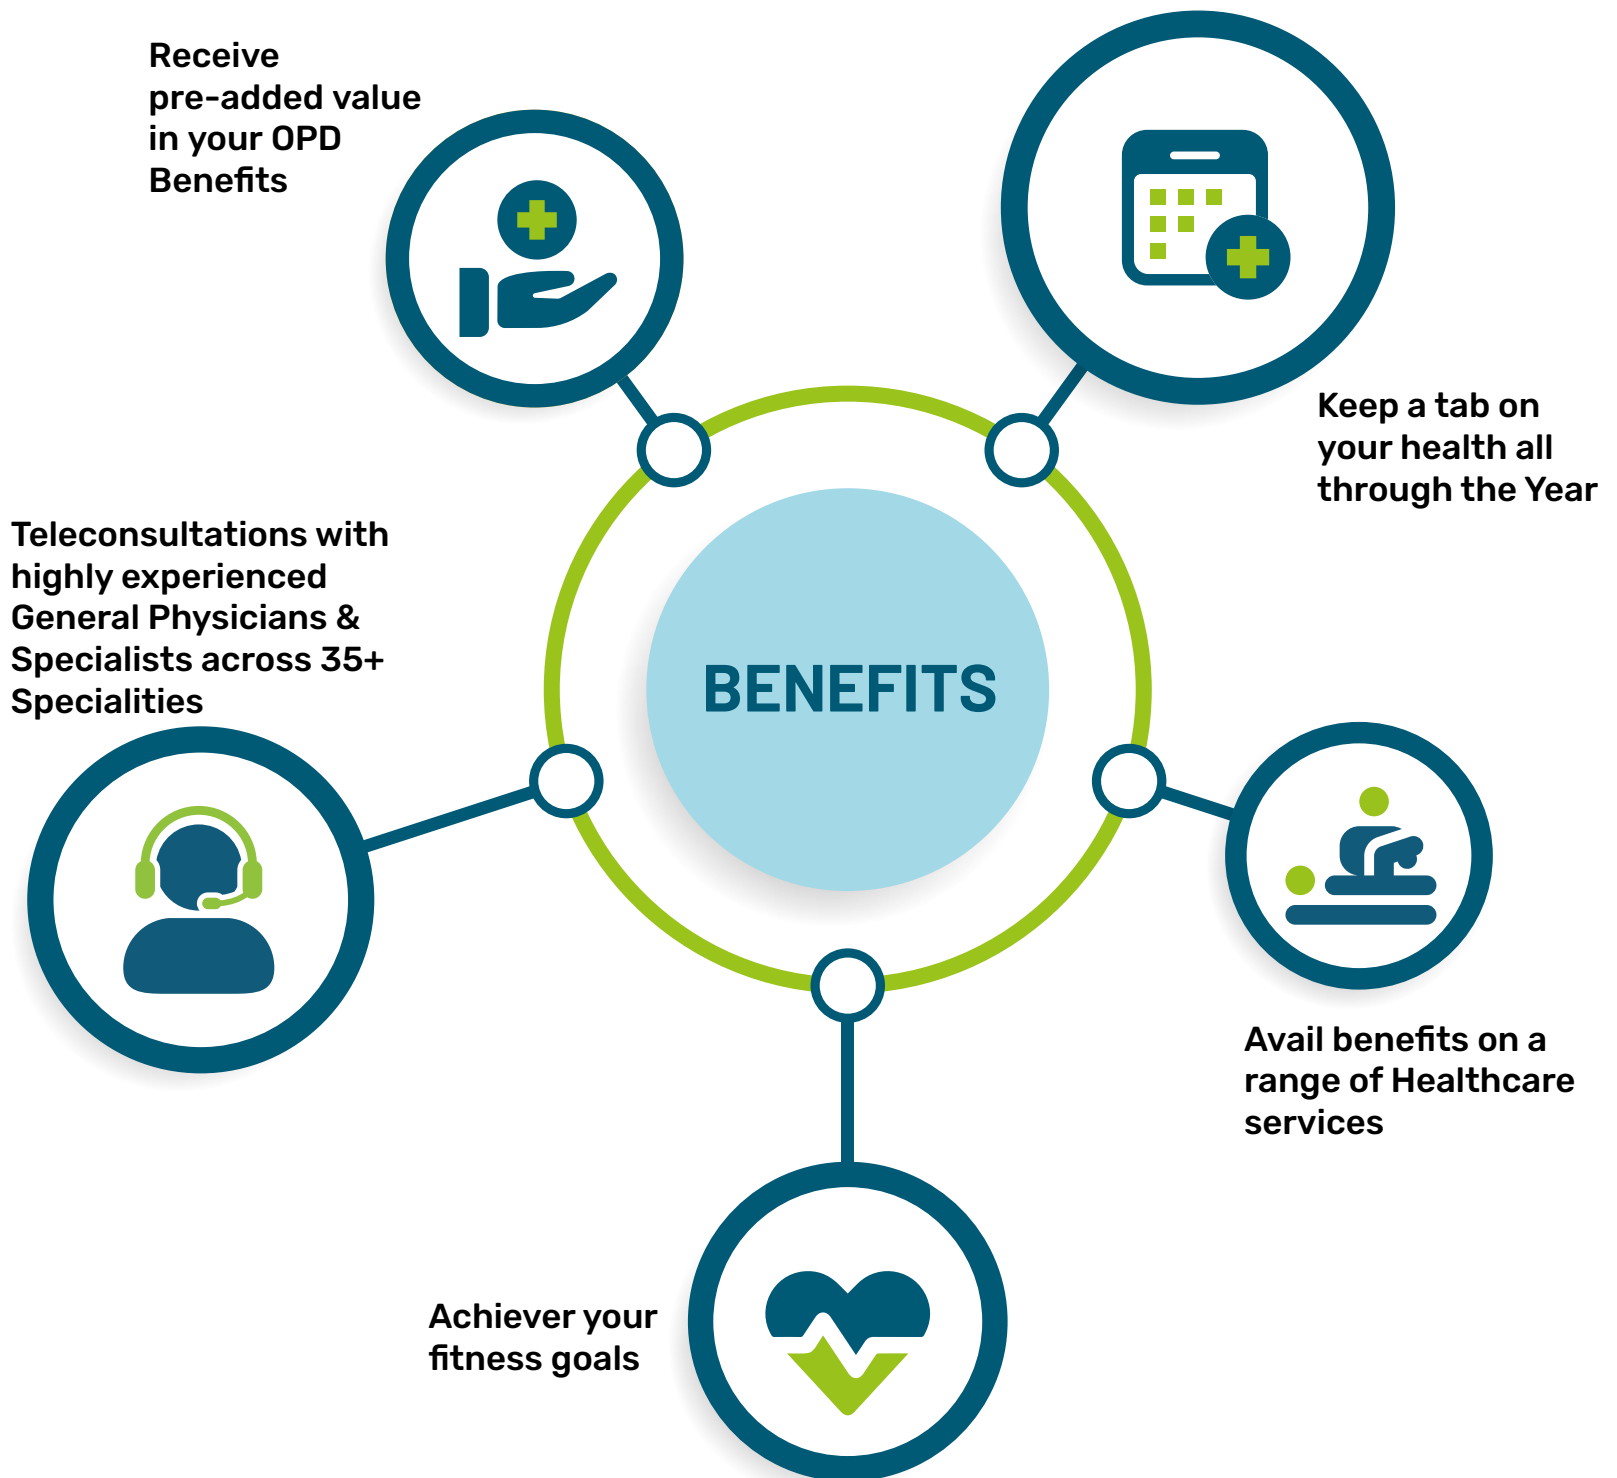

MULTIPLE BENEFITS OF LIVHEALTHY FAMILY PACKAGE PLUS